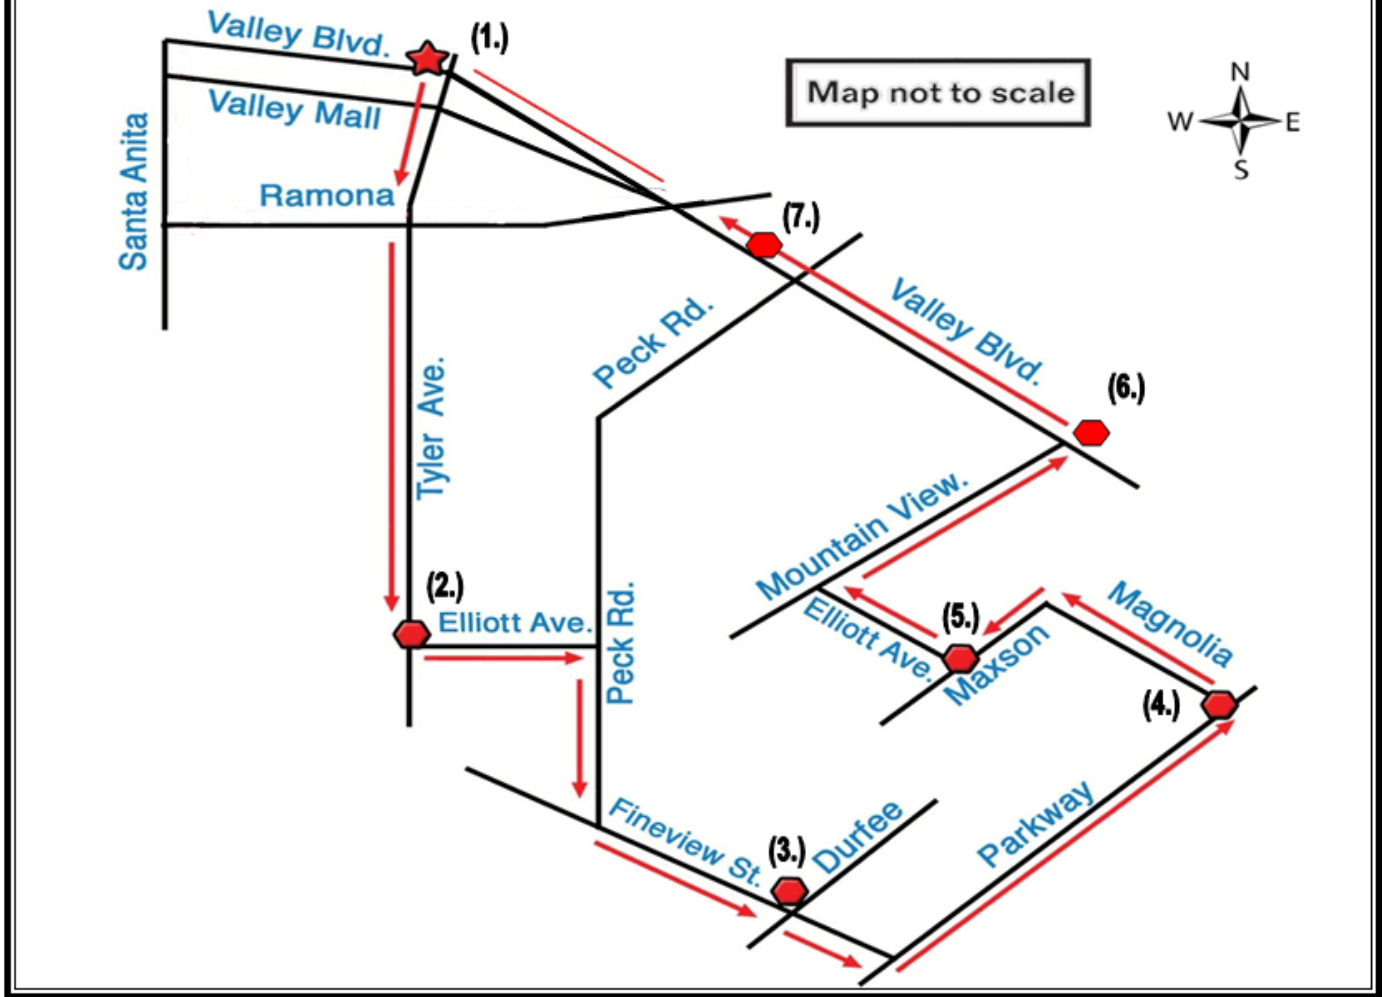

# YELLOW ROUTE

## Time Points

- ★ 1. El Monte Trolley Station
- 2. Elliott Ave. & Tyler Ave.
- 3. Fineview St. & Durfee Ave.
- 4. Parkway Dr. & Magnolia St.
- 5. Maxson Rd. & Elliott Ave.
- 6. Valley Blvd. & Mountain View Rd.
- 7. Valley Blvd. & Johnson Ave.
- 8. El Monte Trolley Station